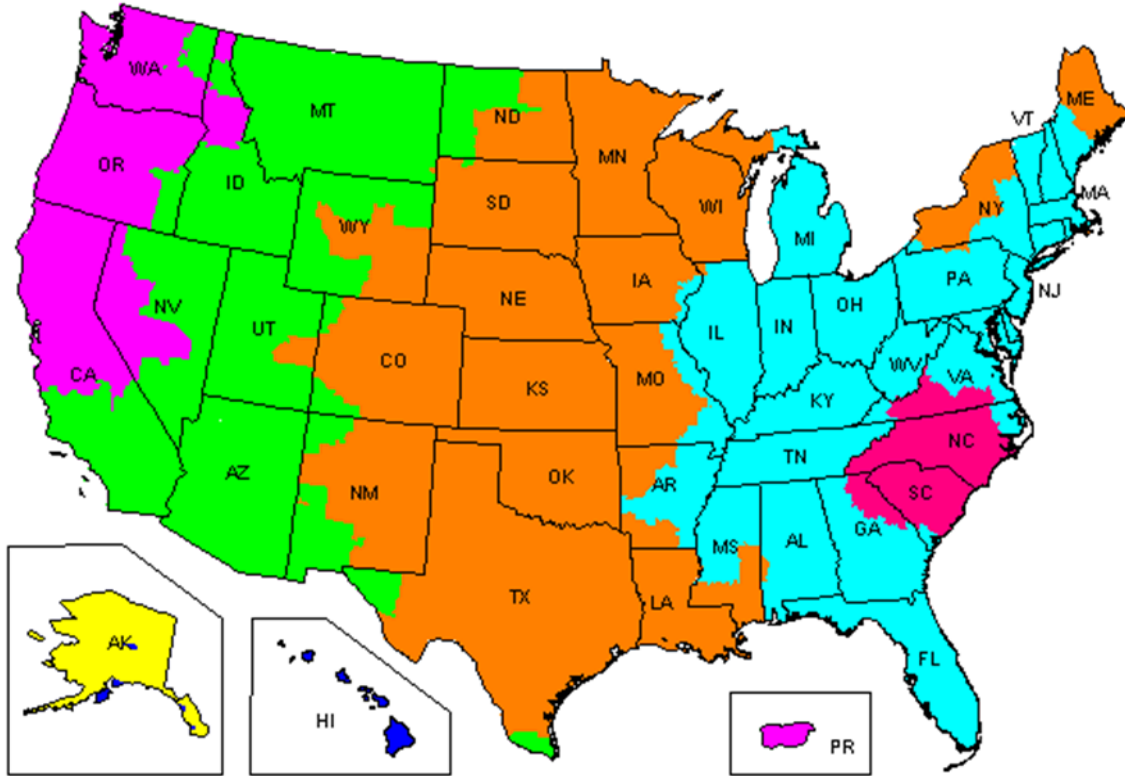

Ceres Turf, Inc.

■ 1 Day ■ 2 Days ■ 3 Days ■ 4 Days ■ 5 Days ■ 6 Days ■ 7+ Days